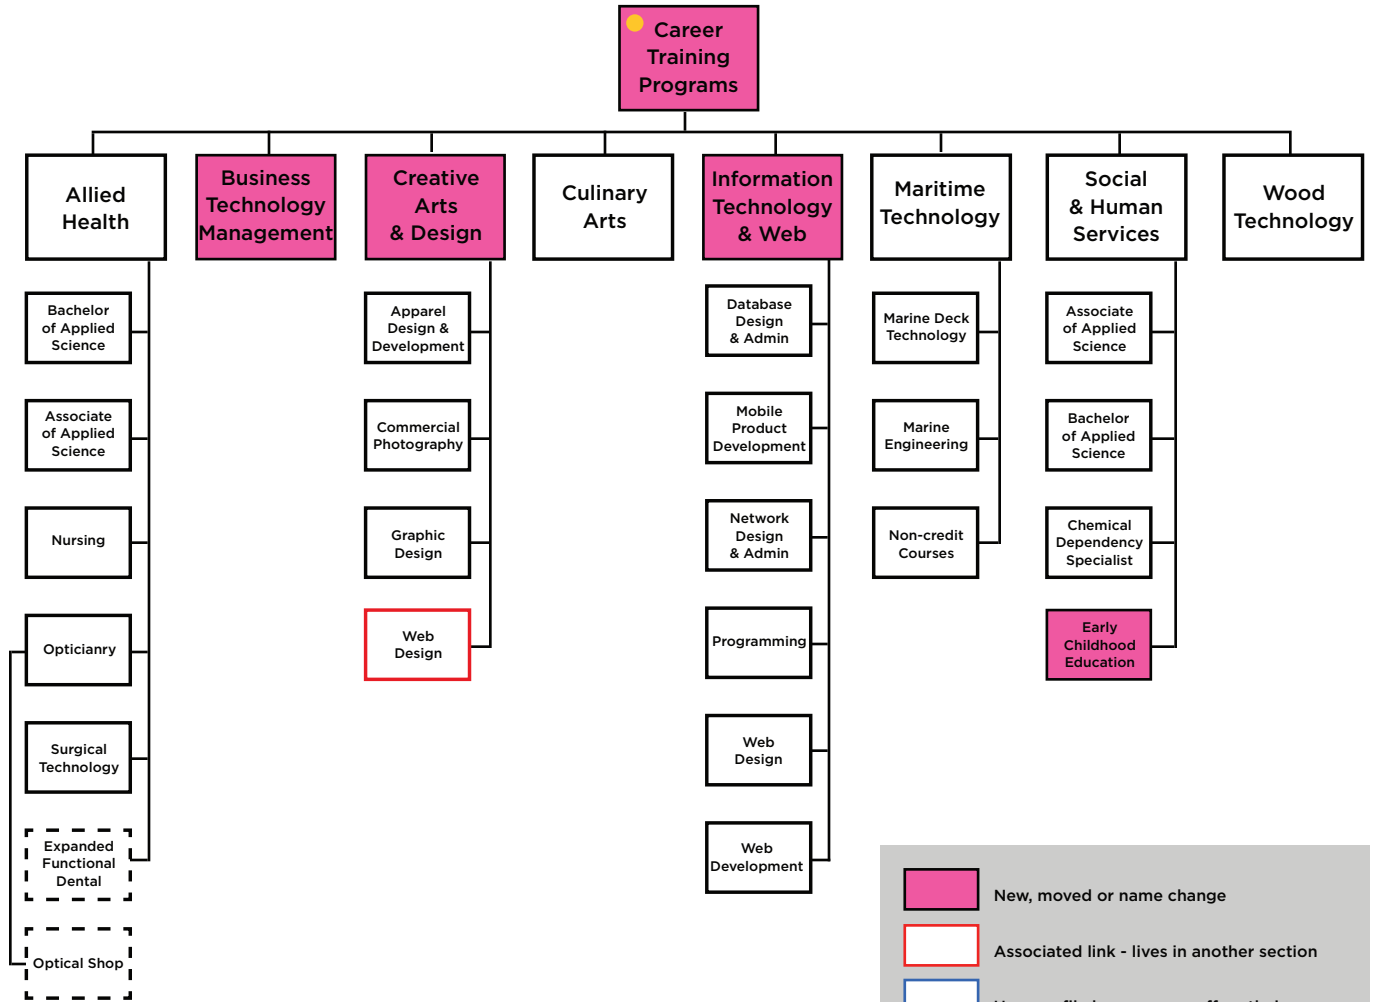

Home (global navigation)

- New, moved or name change
- Associated link - lives in another section
- User profile home pages off on their own
- External link to District server
- External link

*Professional/Technical = Career Training
 *Finish High School = High School Programs, High School
 *Alternate Programs = Global Opportunities & Service Learning combined

Programs

Programs (continued)

- New, moved or name change
- Associated link - lives in another section
- User profile home pages off on their own
- External link to District server
- External link

Enrollment & Funding (continued)

*Might remove page until we can replace.

- New, moved or name change
- Associated link - lives in another section
- User profile home pages off on their own
- External link to District server
- External link