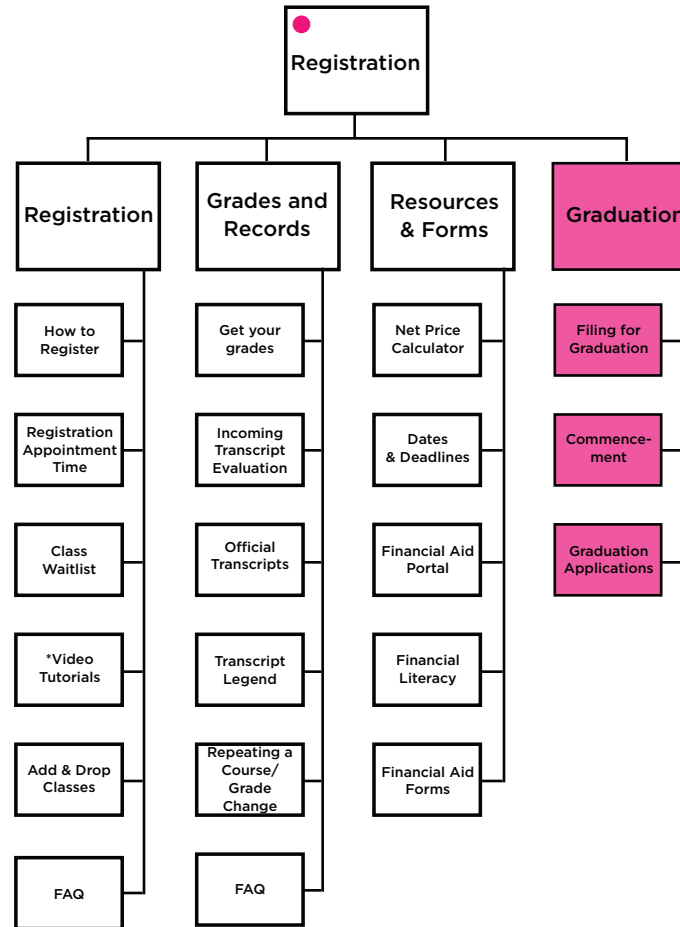

Home (global navigation)

- New, moved or name change
- Associated link - lives in another section
- User profile home pages off on their own
- External link to District server
- External link

*Professional/Technical = Career Training
 *Finish High School = High School Programs, High School
 *Alternate Programs = Global Opportunities & Service Learning combined

Programs

Programs (continued)

- New, moved or name change
- Associated link - lives in another section
- User profile home pages off on their own
- External link to District server
- External link

Enrollment & Funding (continued)

*Might remove page until we can replace.

- New, moved or name change
- Associated link - lives in another section
- User profile home pages off on their own
- External link to District server
- External link

Enrollment & Funding

- New, moved or name change
- Associated link - lives in another section
- User profile home pages off on their own
- External link to District server
- External link

Campus Life

Legend: