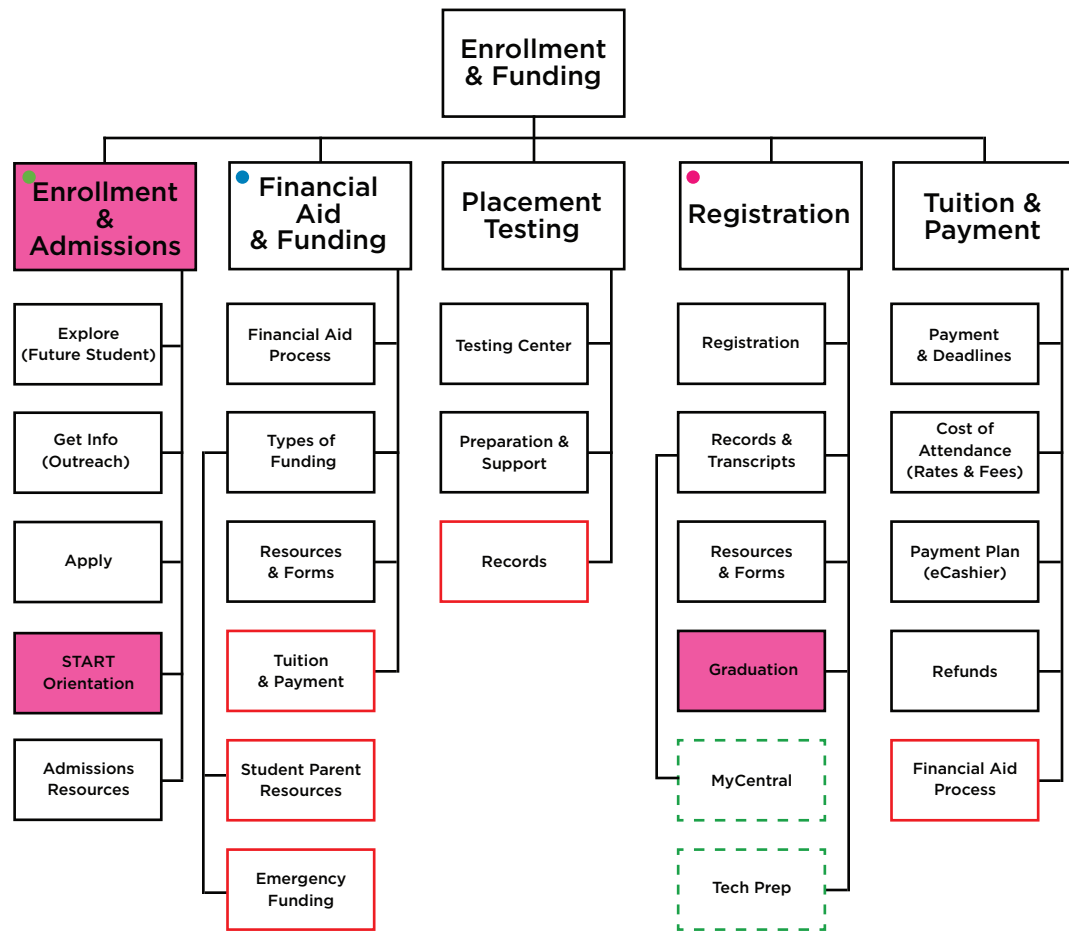

Home (global navigation)

- New, moved or name change
- Associated link - lives in another section
- User profile home pages off on their own
- External link to District server
- External link

*Professional/Technical = Career Training
 *Finish High School = High School Programs, High School
 *Alternate Programs = Global Opportunities & Service Learning combined

Programs

Programs (continued)

- New, moved or name change
- Associated link - lives in another section
- User profile home pages off on their own
- External link to District server
- External link

Enrollment & Funding (continued)

*Might remove page until we can replace.

- New, moved or name change
- Associated link - lives in another section
- User profile home pages off on their own
- External link to District server
- External link

Enrollment & Funding

- New, moved or name change
- Associated link - lives in another section
- User profile home pages off on their own
- External link to District server
- External link

Campus Life

Legend: