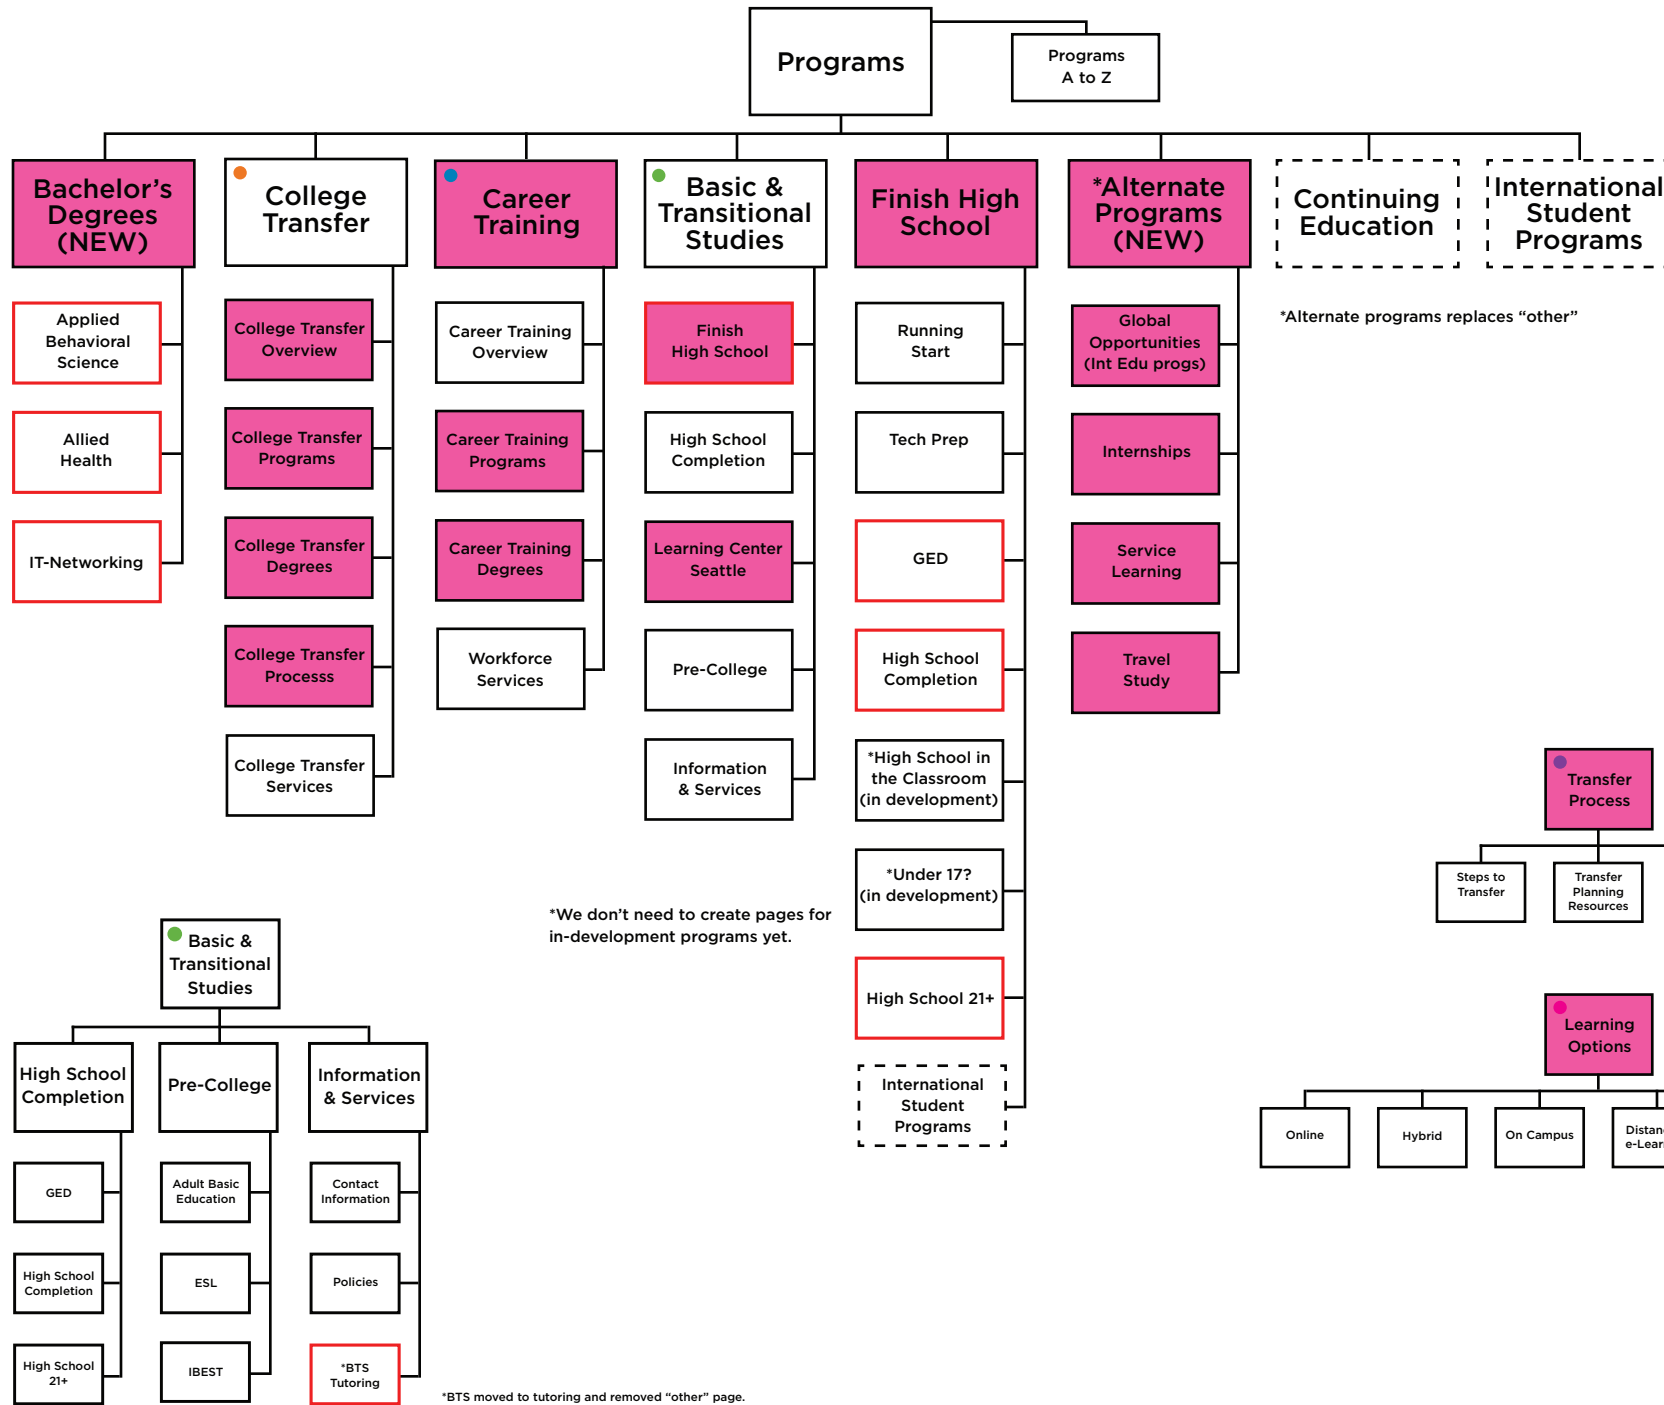

Home (global navigation)

- New, moved or name change
- Associated link - lives in another section
- User profile home pages off on their own
- External link to District server
- External link

*Professional/Technical = Career Training
 *Finish High School = High School Programs, High School
 *Alternate Programs = Global Opportunities & Service Learning combined

Programs

Programs (continued)

- New, moved or name change
- Associated link - lives in another section
- User profile home pages off on their own
- External link to District server
- External link

Enrollment & Funding (continued)

*Might remove page until we can replace.

- New, moved or name change
- Associated link - lives in another section
- User profile home pages off on their own
- External link to District server
- External link

Enrollment & Funding

- New, moved or name change
- Associated link - lives in another section
- User profile home pages off on their own
- External link to District server
- External link

Campus Life

Legend: