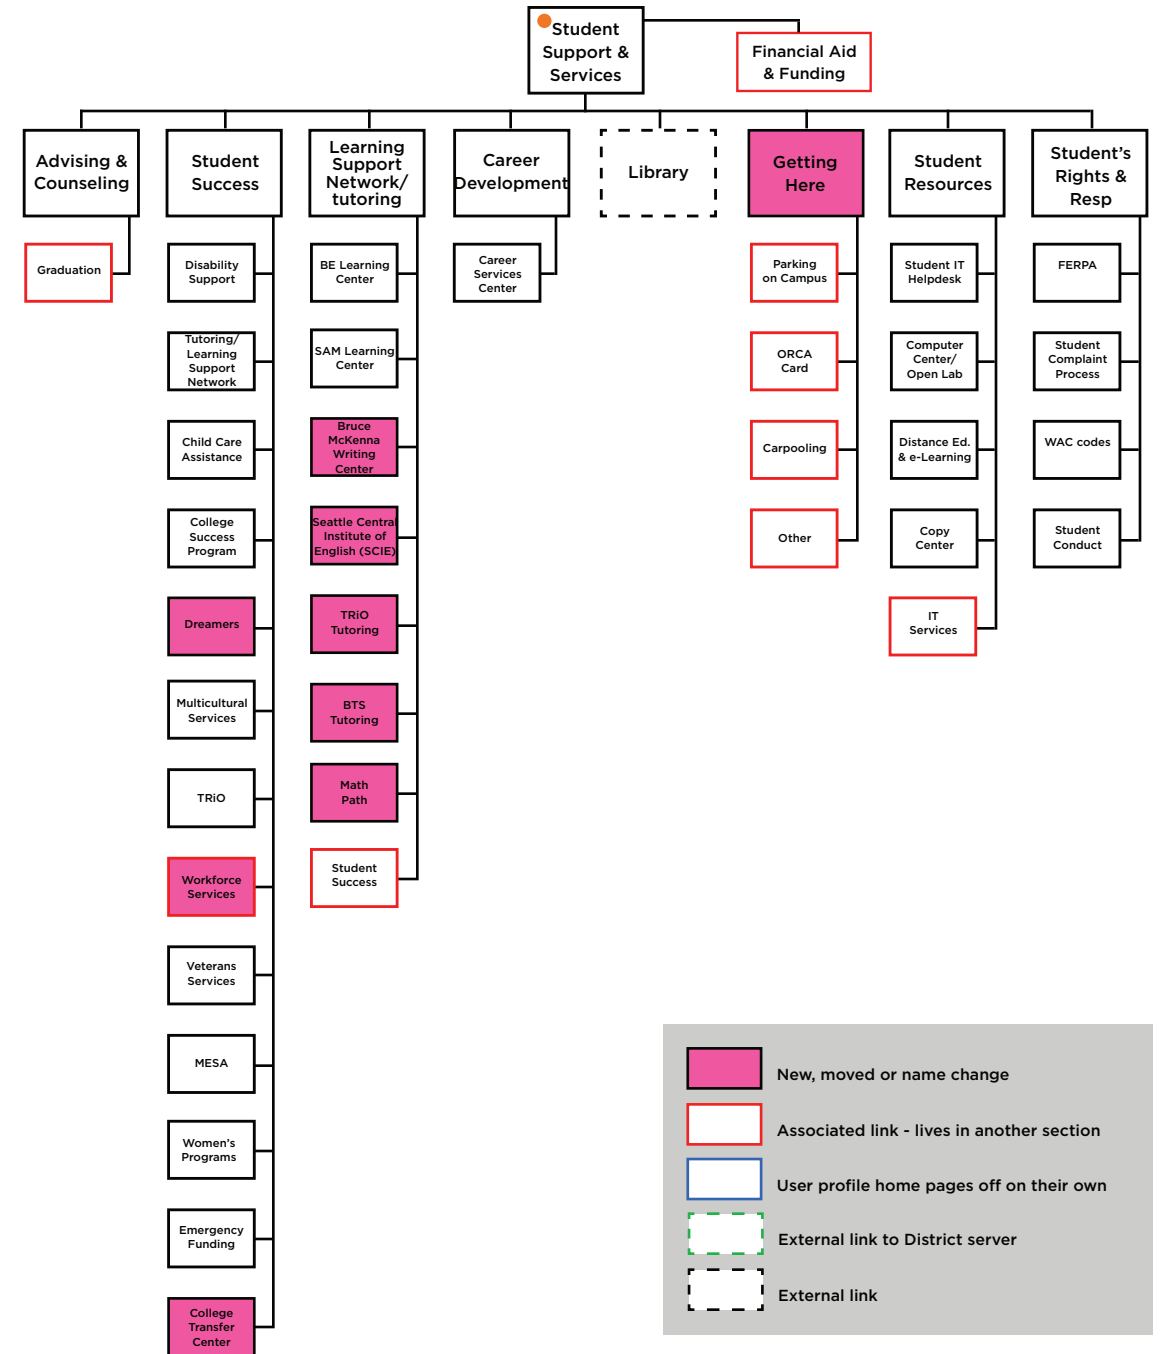

Home (global navigation)

- New, moved or name change
- Associated link - lives in another section
- User profile home pages off on their own
- External link to District server
- External link

*Professional/Technical = Career Training
 *Finish High School = High School Programs, High School
 *Alternate Programs = Global Opportunities & Service Learning combined

Programs

Programs (continued)

- New, moved or name change
- Associated link - lives in another section
- User profile home pages off on their own
- External link to District server
- External link

Enrollment & Funding (continued)

*Might remove page until we can replace.

- New, moved or name change
- Associated link - lives in another section
- User profile home pages off on their own
- External link to District server
- External link

Enrollment & Funding

- New, moved or name change
- Associated link - lives in another section
- User profile home pages off on their own
- External link to District server
- External link

Campus Life

Legend: