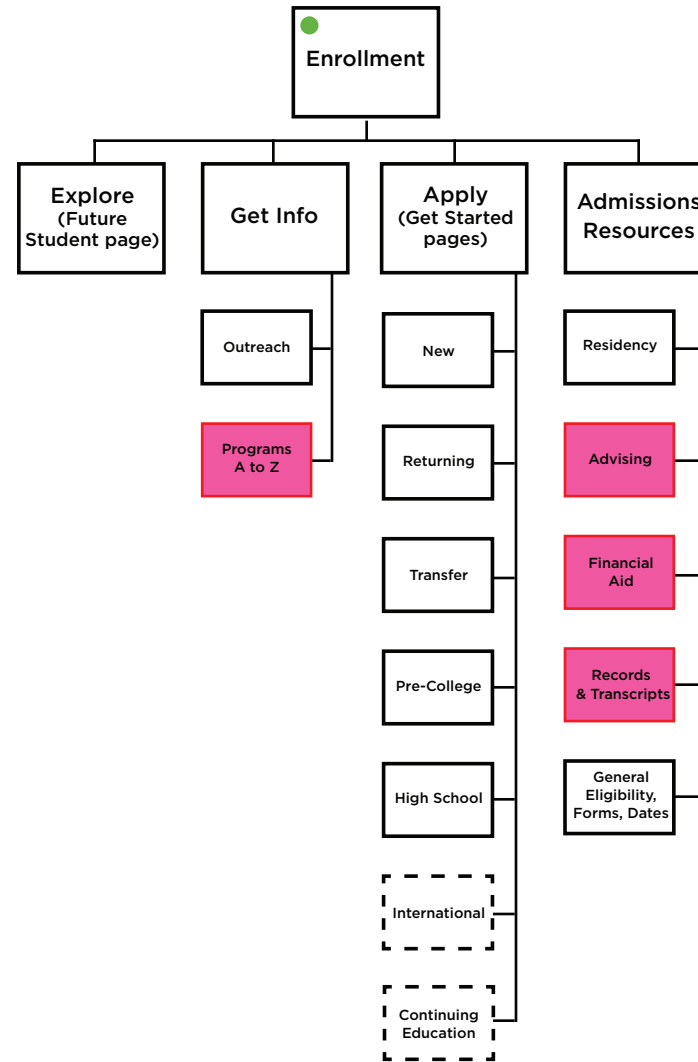

Home (global navigation)

- New, moved or name change
- Associated link - lives in another section
- User profile home pages off on their own
- External link to District server
- External link

*Professional/Technical = Career Training
 *Finish High School = High School Programs, High School
 *Alternate Programs = Global Opportunities & Service Learning combined

Programs

Programs (continued)

- New, moved or name change
- Associated link - lives in another section
- User profile home pages off on their own
- External link to District server
- External link

Enrollment & Funding (continued)

*Might remove page until we can replace.

- New, moved or name change
- Associated link - lives in another section
- User profile home pages off on their own
- External link to District server
- External link

Enrollment & Funding

- New, moved or name change
- Associated link - lives in another section
- User profile home pages off on their own
- External link to District server
- External link

Campus Life

Legend: