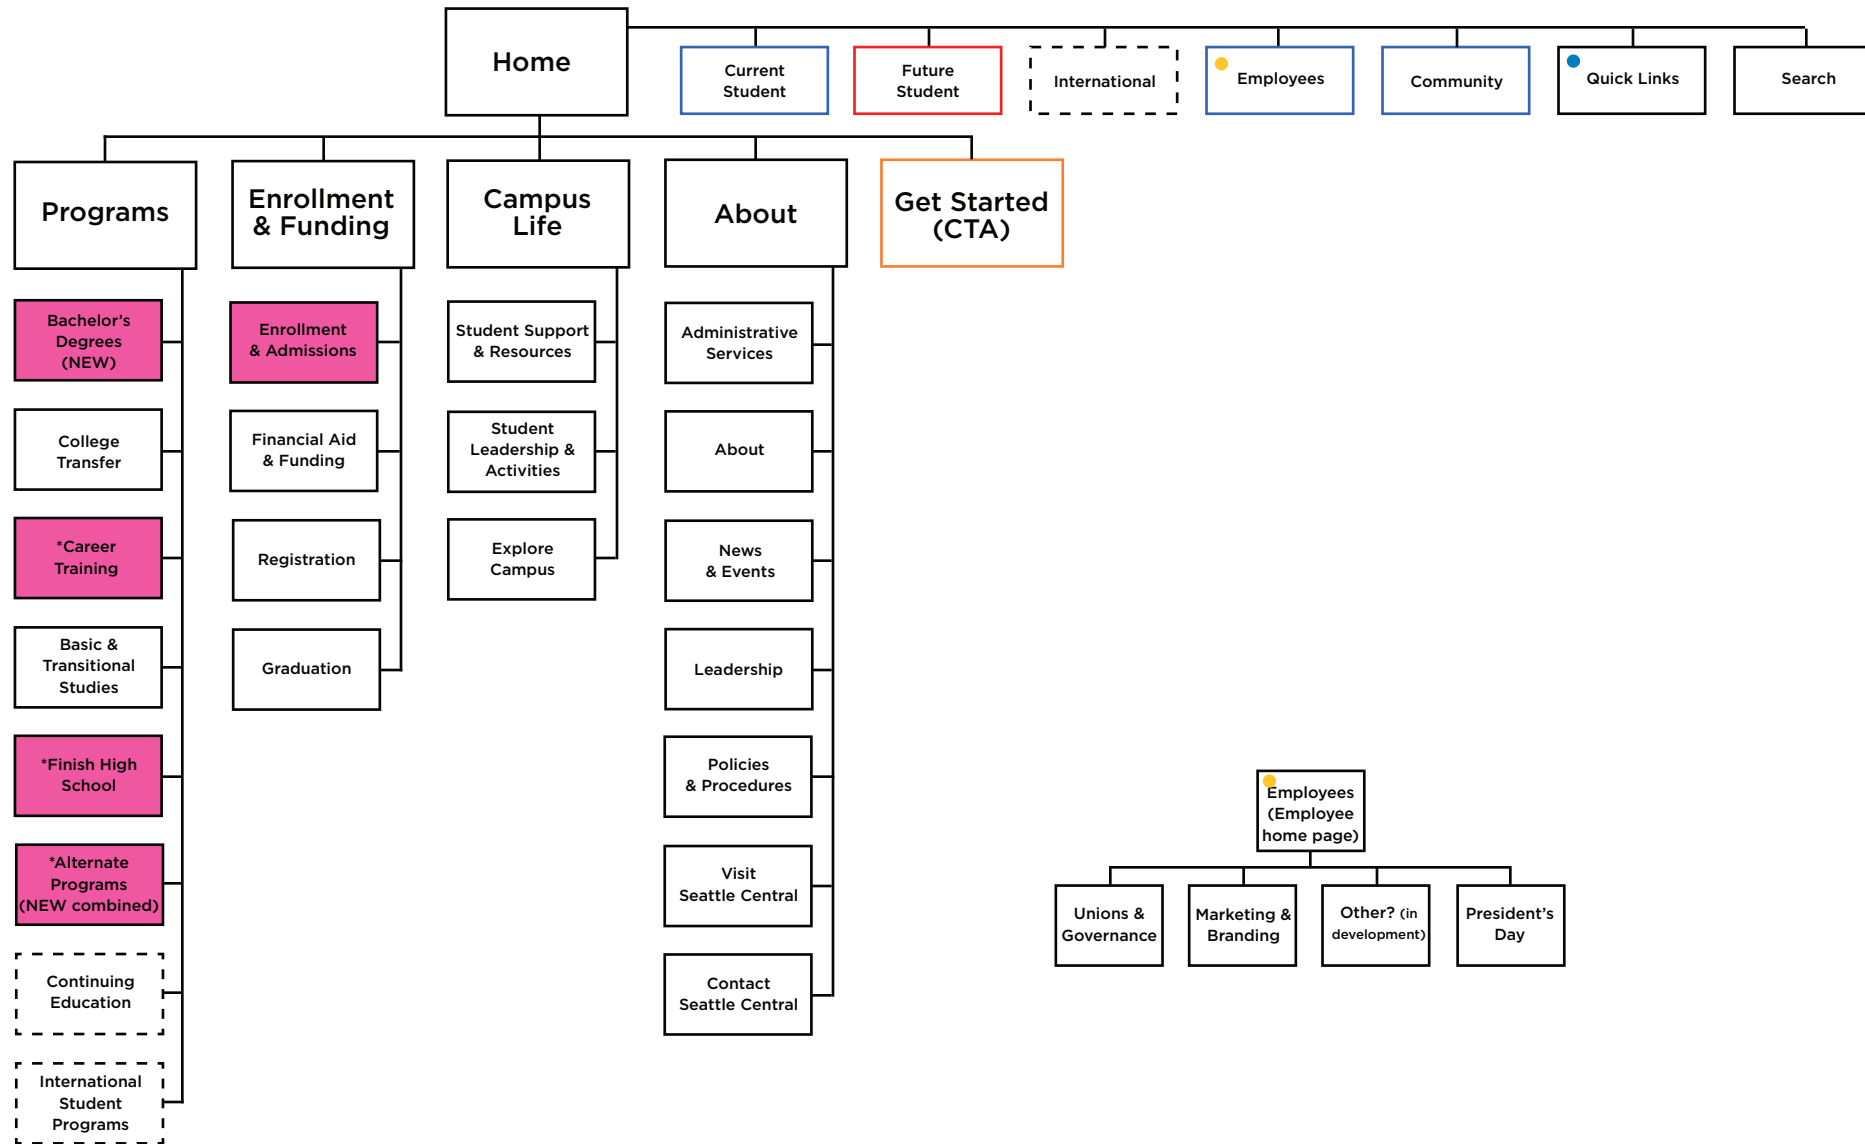

Home (global navigation)

- New, moved or name change
- Associated link - lives in another section
- User profile home pages off on their own
- External link to District server
- External link

*Professional/Technical = Career Training
 *Finish High School = High School Programs, High School
 *Alternate Programs = Global Opportunities & Service Learning combined

Programs

Programs (continued)

- New, moved or name change
- Associated link - lives in another section
- User profile home pages off on their own
- External link to District server
- External link

Enrollment & Funding (continued)

*Might remove page until we can replace.

- New, moved or name change
- Associated link - lives in another section
- User profile home pages off on their own
- External link to District server
- External link

- New, moved or name change
- Associated link - lives in another section
- User profile home pages off on their own
- External link to District server
- External link

About