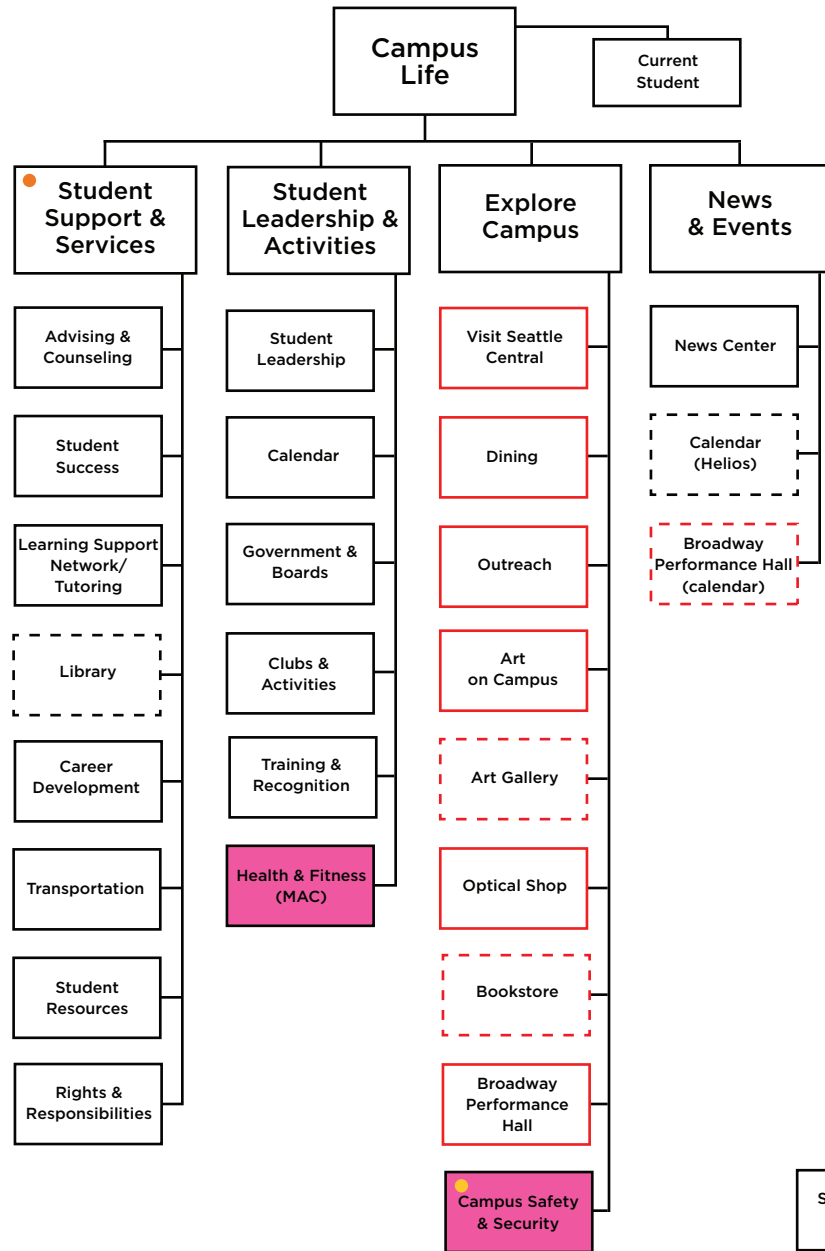

Home (global navigation)

- New, moved or name change
- Associated link - lives in another section
- User profile home pages off on their own
- External link to District server
- External link

*Professional/Technical = Career Training
 *Finish High School = High School Programs, High School
 *Alternate Programs = Global Opportunities & Service Learning combined

Programs

Programs (continued)

- New, moved or name change
- Associated link - lives in another section
- User profile home pages off on their own
- External link to District server
- External link

Enrollment & Funding (continued)

*Might remove page until we can replace.

- New, moved or name change
- Associated link - lives in another section
- User profile home pages off on their own
- External link to District server
- External link

Enrollment & Funding

- New, moved or name change
- Associated link - lives in another section
- User profile home pages off on their own
- External link to District server
- External link

Campus Life

Legend: